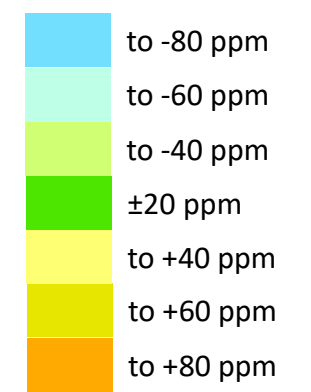

North Dakota Preliminary LDP Zones

**- 8/1/2019 DRAFT -
FOR REVIEW PURPOSES**

**Linear Distortion
at the Topographic Surface
in parts per million (ppm)**

**Distortion Values for All Zones
in parts per million (ppm)**

Min: -65 Range: 127
Max: +62 Mean: -0.9

Area of the state that is within:

± 10ppm: 64% ± 25ppm: 98%
± 20ppm: 95% ± 30ppm: 99%